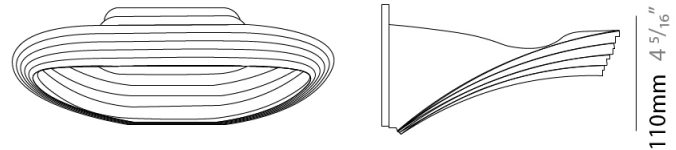

PROJECT	_____
TYPE	_____
SPECIFIER	_____
QUANTITY	_____
DATE	_____

SESTESSA SURFACE

D33004

base number

1. To build a product code in our configurator select the specify button on the base model # product page
2. To build a manual product code on this datasheet choose from the options listed below in blue font and add the suffix to the base model #

GENERAL

Series: Sestessa
Brand: Cini & Nils
Division: Design
Mounting Type: Surface
Mounting Location: Wall
Subcategory: Ambient

PHYSICAL

Length (mm): 330
Length (in): 13
Height (mm): 110
Height (in): 4 5/16
Extension (mm): 240
Extension (in): 9 7/16
Light Distribution: Indirect
Fixture Finish: WHI
Fixture Material: Aluminum

ELECTRICAL

Lamp Type: LED
Total Output Wattage (W): 20
Dimming: Tri-Mode (Non-Dimming and Phase Dimming (120Vac only) and 0-10V Dimming)
Driver Included: Yes
Driver Location: Integrated
Driver Type: Constant Current - Universal
Driver Class: Class 2
Input Voltage (V): 120 - 277
Constant Current (MA): 500

LED

Number of LEDs: 1
Color Temperature (°K): 2800
Nominal Lumen (lm): 2000
CRI: >80 CRI
Lamp Life (hrs): 50000

OPTICAL

RATINGS AND CERTIFICATIONS

Certified By: Certified for North American Standards
IP rating: IP20

330mm 13"

240mm 9 7/16"

110mm 4 5/16"