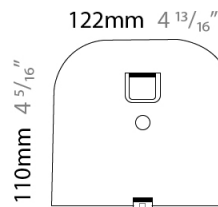

GENERAL

Series: Sestessa
 Brand: Cini & Nils
 Division: Design
 Mounting Type: Surface
 Mounting Location: Wall
 Subcategory: Ambient

PHYSICAL

Length (mm): 330
 Length (in): 13
 Height (mm): 110
 Height (in): 4 5/16
 Extension (mm): 240
 Extension (in): 9 7/16
 Light Distribution: Indirect
 Fixture Finish: WHI
 Fixture Material: Aluminum

GENERAL

Series: Sestessa
 Brand: Cini & Nils
 Division: Design
 Mounting Type: Surface
 Mounting Location: Wall
 Subcategory: Ambient

PHYSICAL

Length (mm): 330
 Length (in): 13
 Height (mm): 110
 Height (in): 4 ⁵/₁₆
 Extension (mm): 240
 Extension (in): 9 ⁷/₁₆
 Light Distribution: Indirect
 Fixture Finish: WHI
 Fixture Material: Aluminum

PROJECT	
TYPE	
SPECIFIER	
QUANTITY	
DATE	

330mm 13"

240mm 9 ⁷/₁₆"

110mm 4 ⁵/₁₆"

J-Box cover plate included

D33005

PROJECT

TYPE

GENERAL

Series: Sestessa
 Brand: Cini & Nils
 Division: Design
 Mounting Type: Surface
 Mounting Location: Wall
 Subcategory: Ambient

PHYSICAL

Length (mm): 240
 Length (in): 9 ⁷/₁₆"
 Width (mm): 50
 Width (in): 1 ¹⁵/₁₆"
 Height (mm): 90
 Height (in): 3 ⁹/₁₆"
 Extension (mm): 175
 Extension (in): 6 ⁷/₈"
 Light Distribution: Indirect
 Weight (kg): 1.0
 Weight (lbs): 2.2
 Fixture Finish: WHI
 Fixture Material: Aluminum