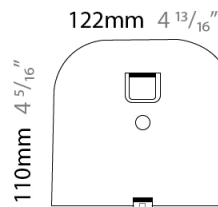

GENERAL

Series: Sestessa
 Brand: Cini & Nils
 Division: Design
 Mounting Type: Surface
 Mounting Location: Wall
 Subcategory: Ambient

PHYSICAL

Length (mm): 330
 Length (in): 13
 Height (mm): 110
 Height (in): 4 5/16
 Extension (mm): 240
 Extension (in): 9 7/16
 Light Distribution: Indirect
 Fixture Finish: WHI
 Fixture Material: Aluminum

330mm 13"

240mm 9 7/16"

110mm 4 5/16"

122mm 4 13/16"

110mm 4 5/16"

J-Box cover plate included

D33004

PROJECT

GENERAL

Series: Sestessa
 Brand: Cini & Nils
 Division: Design
 Mounting Type: Surface
 Mounting Location: Wall
 Subcategory: Ambient

PHYSICAL

Length (mm): 330
 Length (in): 13
 Height (mm): 110
 Height (in): 4 ⁵/₁₆
 Extension (mm): 240
 Extension (in): 9 ⁷/₁₆
 Light Distribution: Indirect
 Fixture Finish: WHI
 Fixture Material: Aluminum

GENERAL

Series: Sestessa
 Brand: Cini & Nils
 Division: Design
 Mounting Type: Surface
 Mounting Location: Wall
 Subcategory: Ambient

PHYSICAL

Length (mm): 240
 Length (in): 9 ⁷/₁₆"
 Width (mm): 50
 Width (in): 1 ¹⁵/₁₆"
 Height (mm): 90
 Height (in): 3 ⁹/₁₆"
 Extension (mm): 175
 Extension (in): 6 ⁷/₈"
 Light Distribution: Indirect
 Weight (kg): 1.0
 Weight (lbs): 2.2
 Fixture Finish: WHI
 Fixture Material: Aluminum