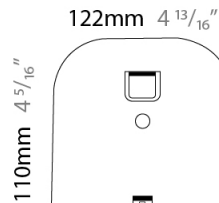

J-Box cover plate included